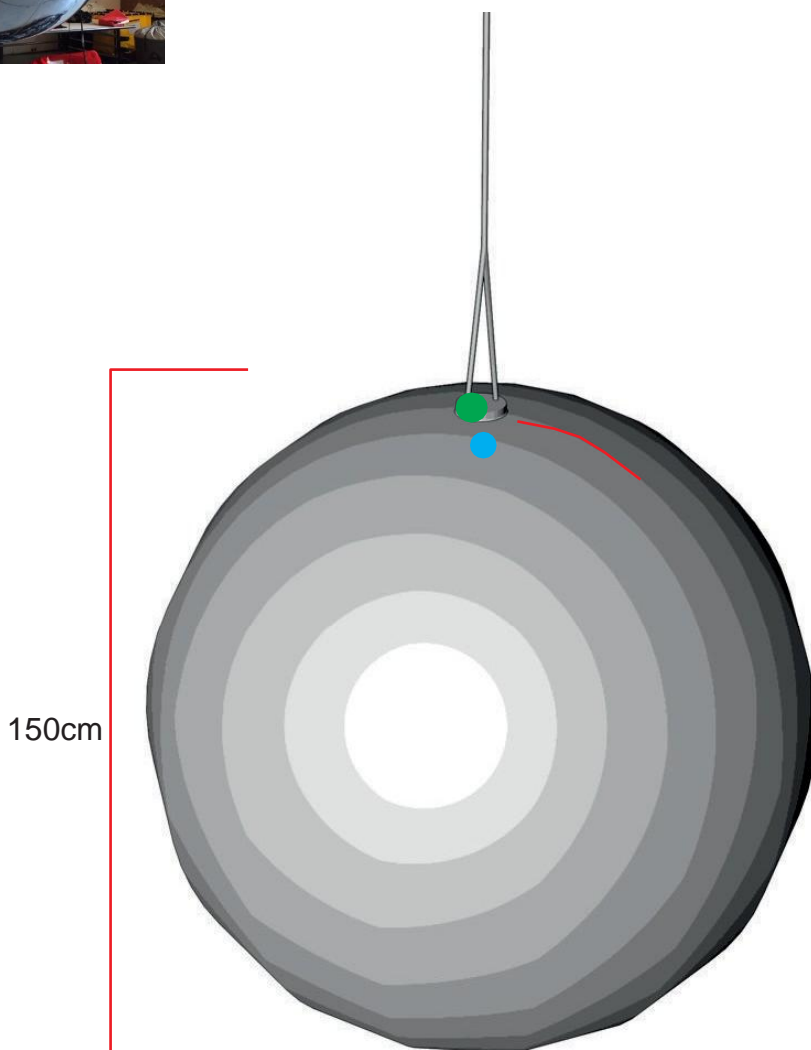

Chrome Ball 150

● Zipper ● Attachment points ● Blower position

Technical information	
Total transport weight	13 kg
Transport size inflatable	40 * 40 * 70 cm / 6 kg
Transport size blower	40 cm ø * 35 cm / 7 kg
Blower	Airw 315 – 230V / 200W
Additional information	Not fire retardant Rigging possible with single eyelet or double truss couplers