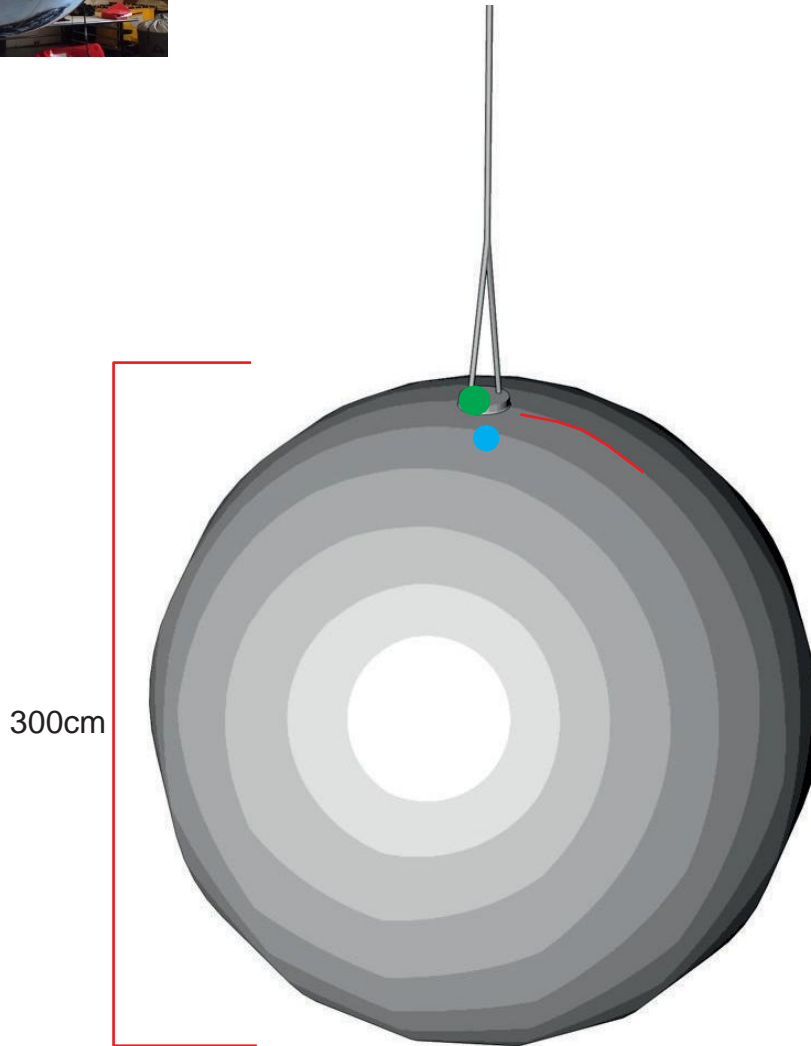

Chrome Ball 300

● Zipper ● Attachment points ● Blower position

Technical information	
Total transport weight	24 kg
Transport size inflatable	60 * 60 * 90 cm / 17 kg
Transport size blower	40 cm ø * 35 cm / 7 kg
Blower	Airw 315 – 230V / 200W
Additional information	Not fire retardant Rigging possible with single eyelet or double truss couplers