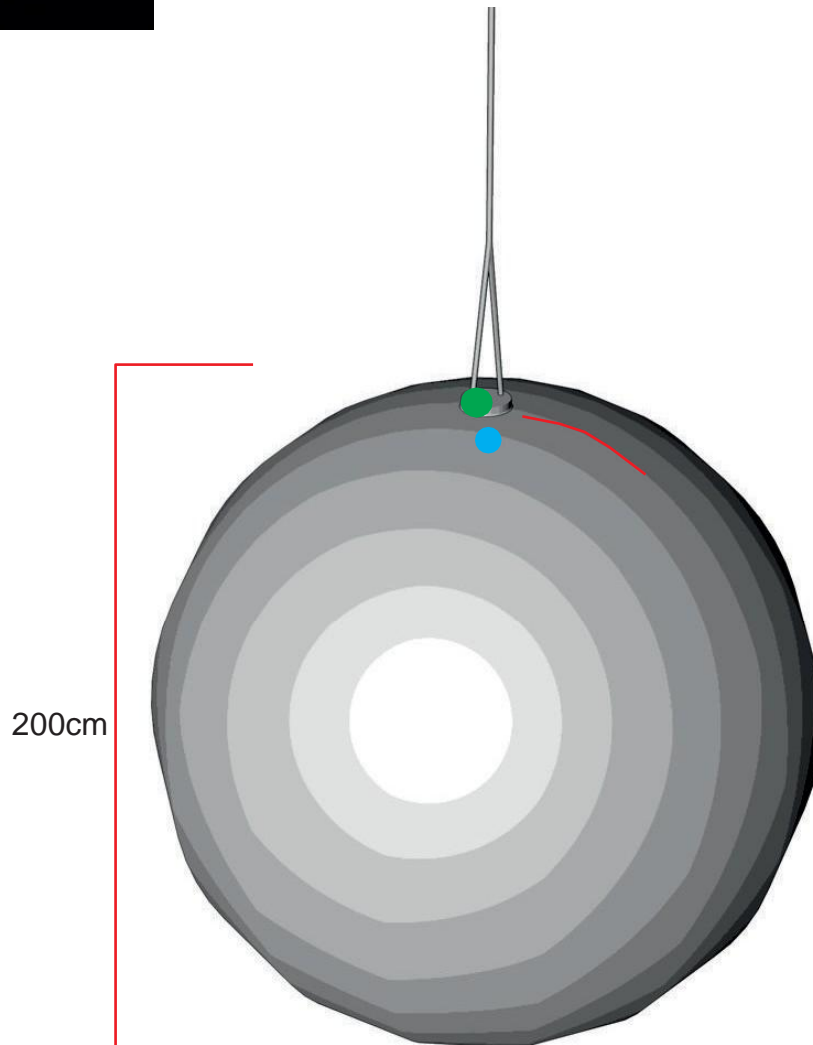

Golden Ball

● Zipper ● Attachment points ● Blower position

Technical information	
Total transport weight	11,5 kg
Transport size inflatable	60 * 40 * 30 cm / 5,5 kg
Transport size blower	35 cm ø * 25 cm / 6 kg
Blower	Airw 250 Velcro – 230V / 200W
Additional information	Rigging possible with single eyelet or double truss couplers