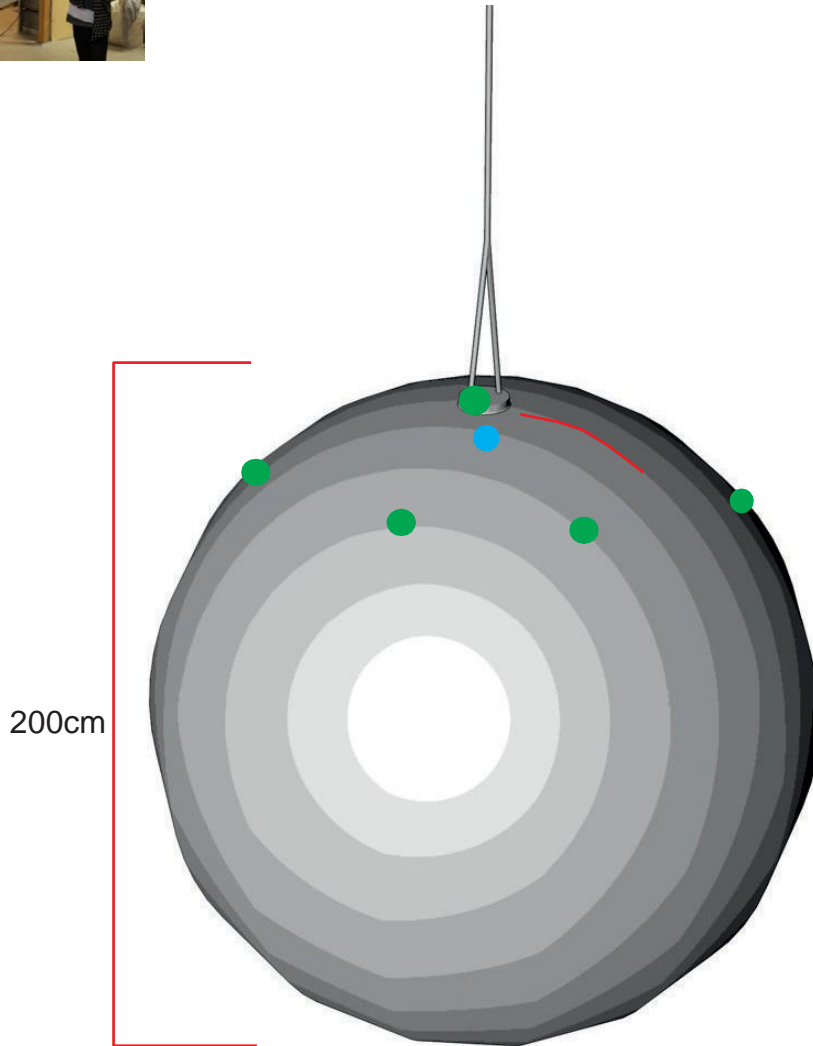

Silver Ball

- Zipper
- Attachment points
- Blower position

Technical information	
Total transport weight	11 kg
Transport size inflatable	60 * 50 * 30 cm / 5 kg
Transport size blower	35 cm ø * 25 cm / 6 kg
Blower	Airw 250 Velcro – 230V / 200W
Additional information	8x attachment points Rigging possible with single eyelet or double truss couplers