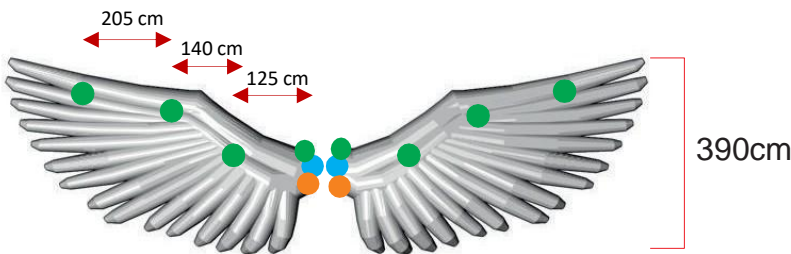

- Plywood base plate
- Attachment points
- Blower position

Technical information	
Total transport weight	60 kg
Transport size inflatable	60 ø * 90 cm / 17 kg
Transport size blowers	2x 40 cm ø * 30 cm / 7 kg
Transport size baseplates	2x 95 cm ø * 10 cm / 6 kg
Blowers	2x Airw 315 – 230V / 300W
Additional information	