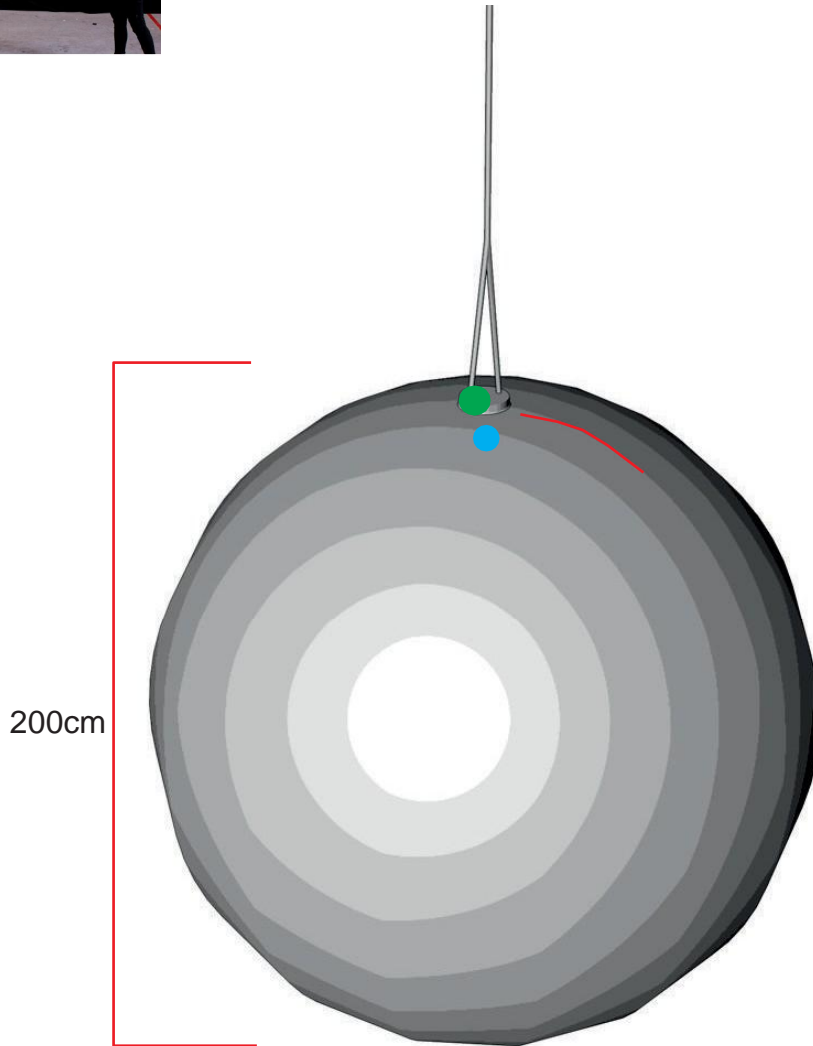

Smiley Ball

- Zipper
- Attachment points
- Blower position

Technical information	
Total transport weight	9 kg
Transport size inflatable	60 * 50 * 30 cm / 3 kg
Transport size blower	35 cm ø * 25 cm / 6 kg
Blower	Airw 250 Velcro – 230V / 200W
Additional information	Rigging possible with single eyelet or double truss couplers