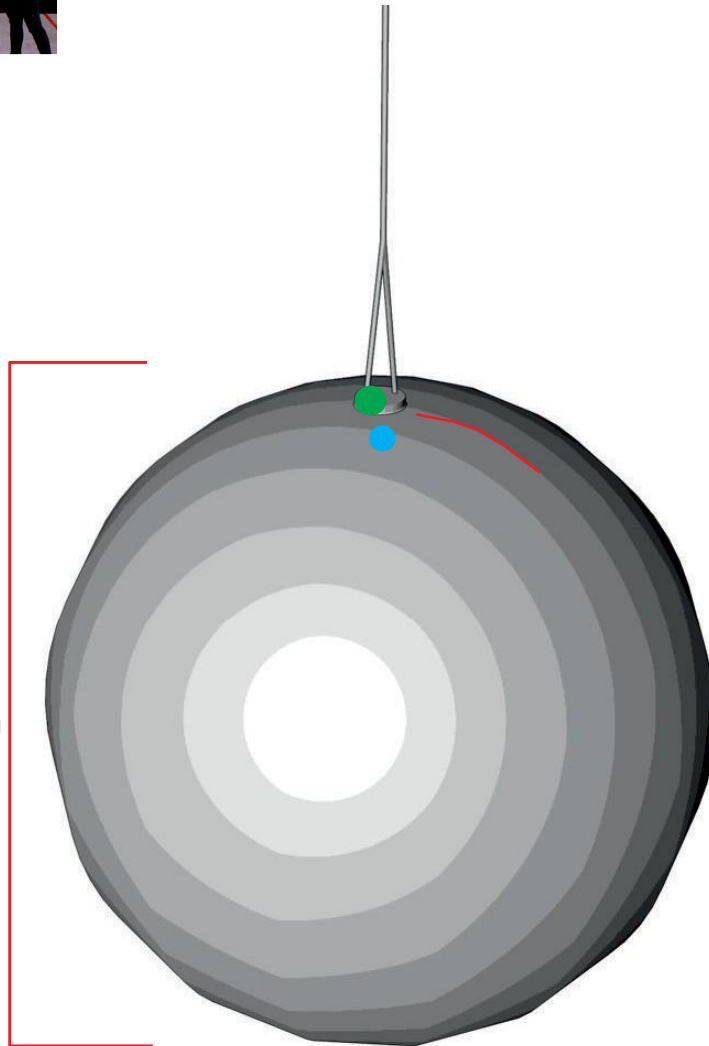

Smiley Ball

200cm

● Zipper ● Attachment points ● Blower position

Technical information	
Total transport weight	9 kg
Transport size inflatable	60 * 50 * 30 cm / 3 kg
Transport size blower	35 cm ø * 25 cm / 6 kg
Blower	Airw 250 Velcro – 230V / 200W
Additional information	Rigging possible with single eyelet or double truss couplers