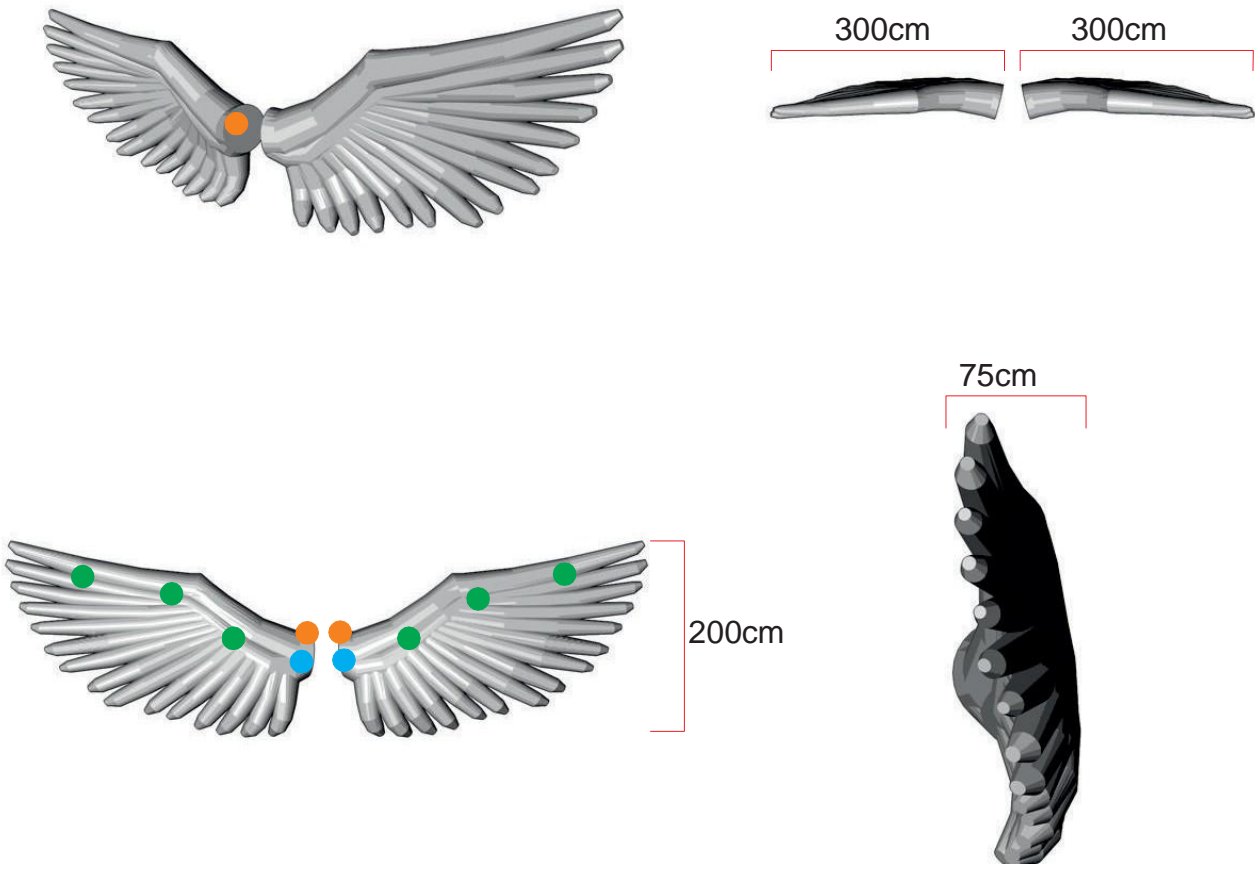

Wings 600

- Plywood base plate
- Attachment points
- Blower position

Technical information	
Total transport weight	24 kg
Transport size inflatable	40 * 60 * 70 cm / 10 kg
Transport size blower	2x 35 cm ø * 30 cm / 6 kg
Blowers	2x Airw 250 – 230V / 200W
Additional information	Baseplate in transportbag